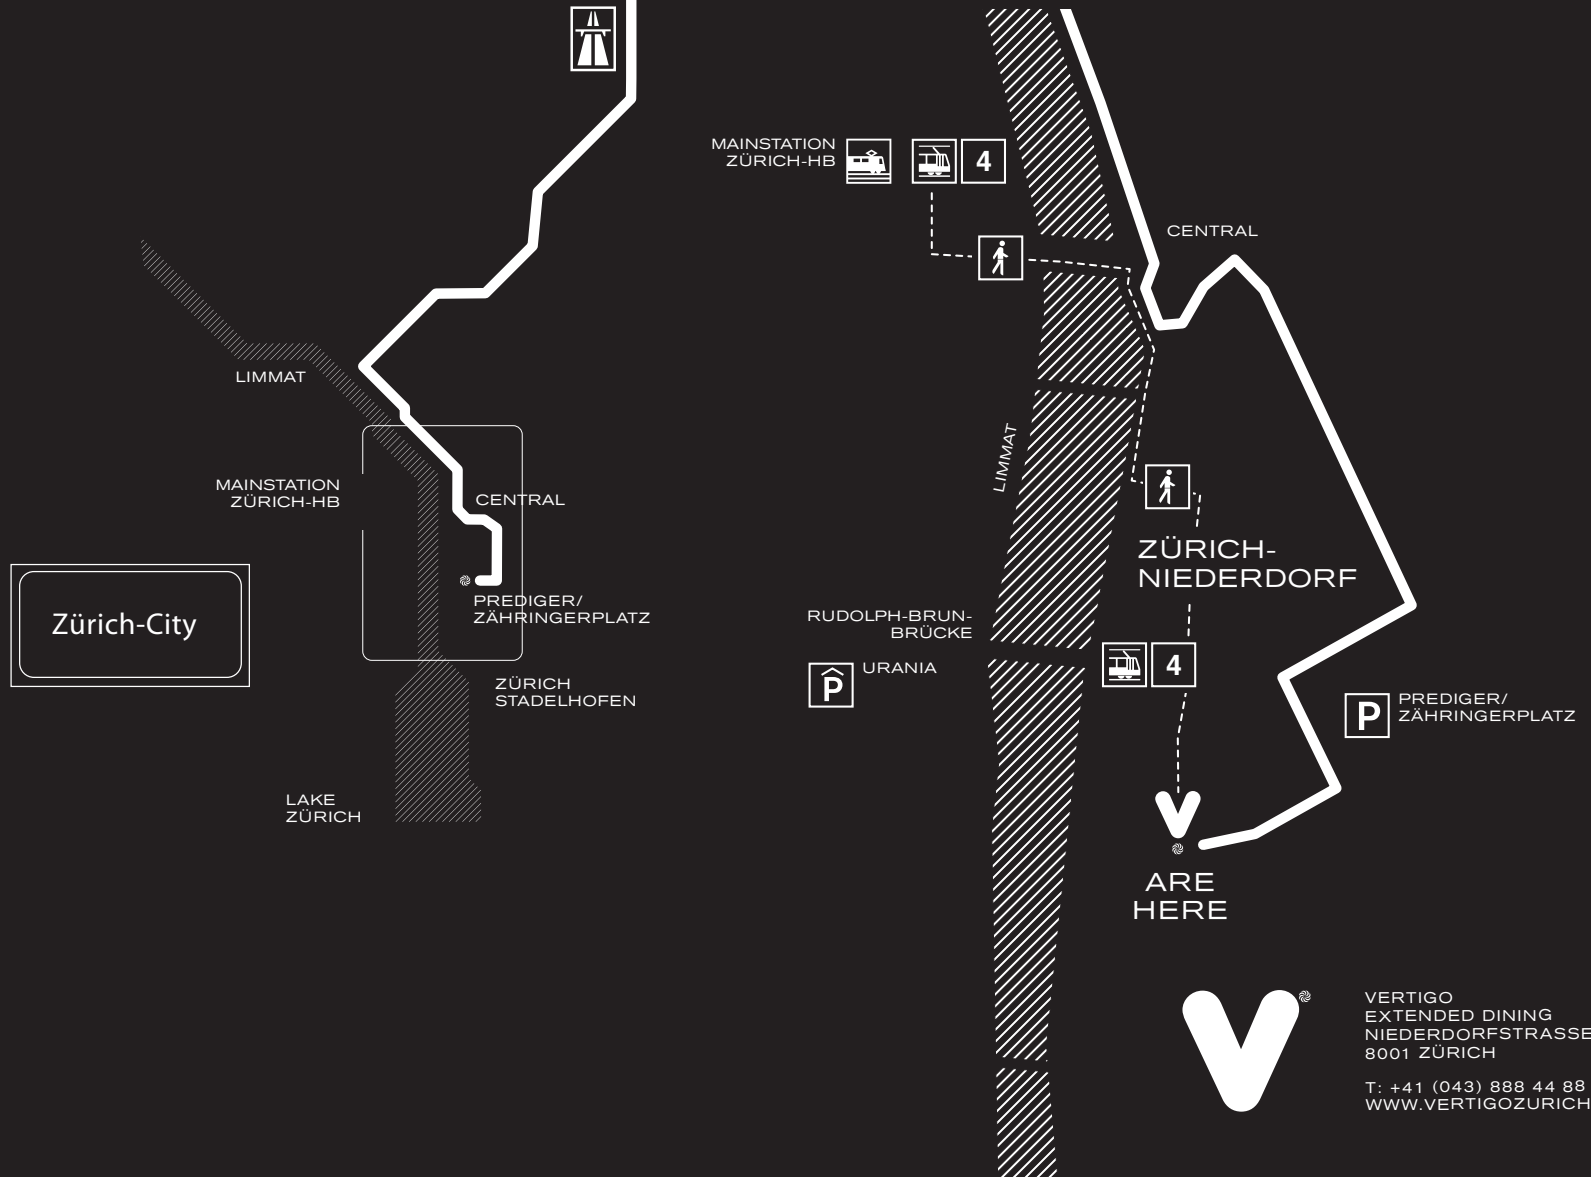

ZÜRICH-AIRPORT

-  CAR
15-20 MINUTES
-  TRAIN
10-15 MINUTES
-  TAXI
SHUTTLE BUS
HOTEL WELLENBERG
15-20 MINUTES
(EVERY 30 MINUTES)

VERTIGO
EXTENDED DINING
NIEDERDORFSTRASSE 10
8001 ZÜRICH
T: +41 (043) 888 44 88
WWW.VERTIGOZURICH.COM